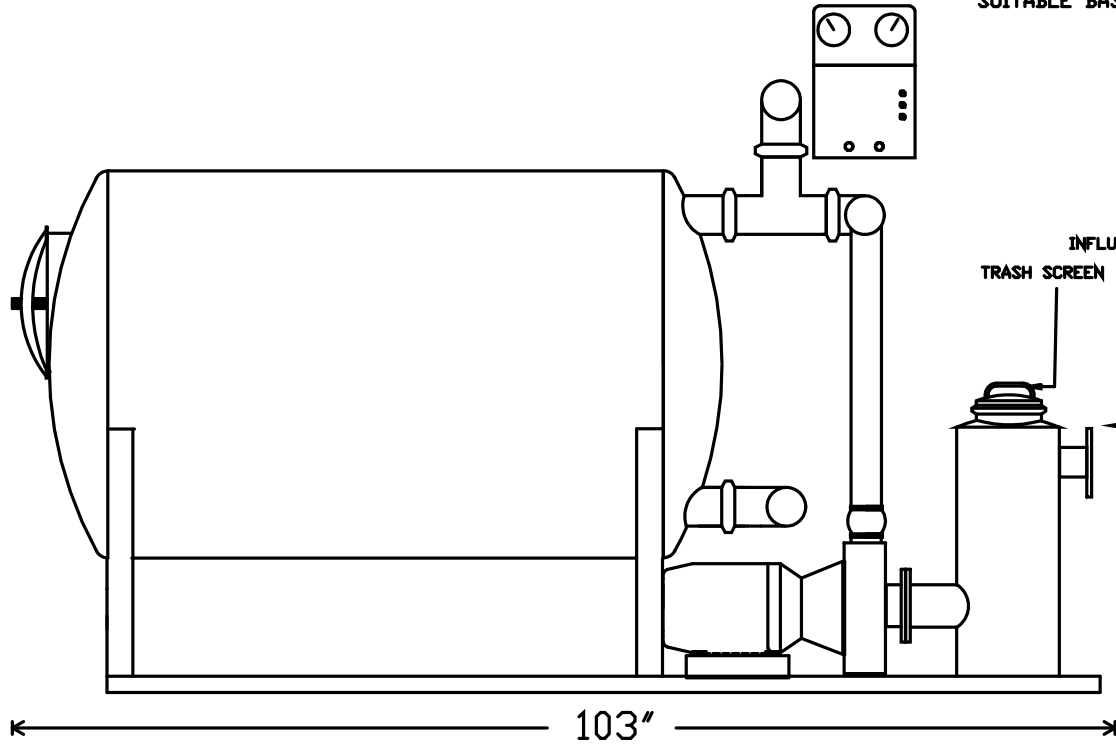

CONTROL PANEL CAN BE MOUNTED WHEREVER  
SUITABLE BASED ON INSTALLATION

INFLUENT FLANGE  
TRASH SCREEN

BACKWASH HEADER

INLET HEADER

EFFLUENT HEADER

103"

62"