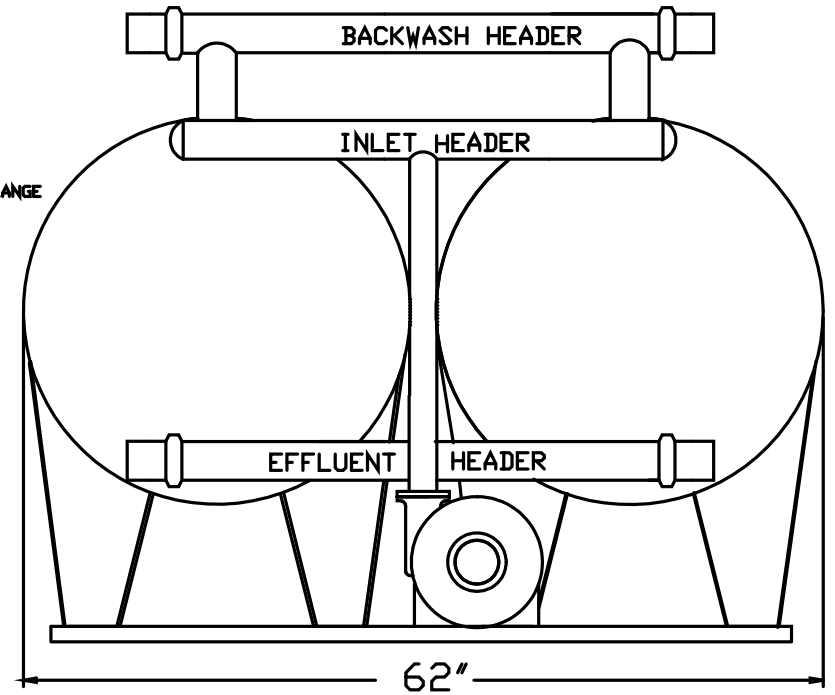

CONTROL PANEL CAN BE MOUNTED WHEREVER  
SUITABLE BASED ON INSTALLATION

INFLUENT FLANGE  
TRASH SCREEN

BACKWASH HEADER

INLET HEADER

EFFLUENT HEADER

103"

62"